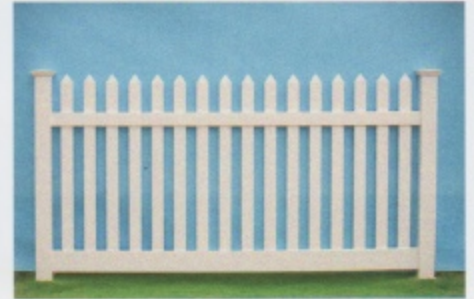

Traditional Picket Fences

Bar Harbor Styles

Bar Harbor
Dogear Picket

Bar Harbor
Scalloped Top Picket

Bar Harbor
Spade Top Picket

Bar Harbor
Capped

Wildwood

Bar Harbor Specifications

- Bar Harbor styles have $\frac{7}{8}$ " X 3" pickets, $1\frac{1}{2}$ " X $5\frac{1}{2}$ " bottom rail, and 2" X 3" mid rails.
- Available in scalloped or crowned.
- Spacing between pickets can be $1\frac{5}{8}$ ", $2\frac{1}{2}$ " and $3\frac{1}{4}$ ".
- Heights 3' - 6' tall.