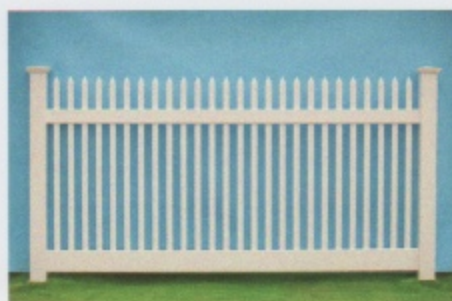

Traditional Picket Fences

Bar Harbor Styles

Bar Harbor
Dogear Picket

Bar Harbor
Scalloped Top Picket

Bar Harbor
Spade Top Picket

Bar Harbor
Capped

Wildwood

Bar Harbor Specifications

- Bar Harbor styles have $\frac{7}{8}$ " X 3" pickets, $1\frac{1}{2}$ " X $5\frac{1}{2}$ " bottom rail, and 2" X 3" mid rails.
- Available in scalloped or crowned.
- Spacing between pickets can be $1\frac{5}{8}$ ", $2\frac{1}{2}$ " and $3\frac{1}{4}$ ".
- Heights 3' - 6' tall.