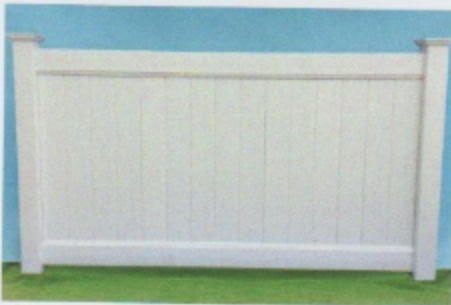

- Bar Harbor styles have $\frac{7}{8}$ " X 3" pickets, $1\frac{1}{2}$ " X $5\frac{1}{2}$ " bottom rail, and 2" X 3" mid rails.
- Available in scalloped or crowned.
- Spacing between pickets can be $1\frac{5}{8}$ ", $2\frac{1}{2}$ " and $3\frac{1}{4}$ ".
- Heights 3' - 6' tall.

Privacy Fencing

Suburban

Suburban
Lattice

Suburban
Square Lattice

Suburban
Closed top

Suburban
Open Top

Suburban
Scalloped Open Top

Suburban
With Deco Rail

Privacy Specifications

- All privacy fences are available in white, tan, or grey and color combinations. Ask your sales representative for additional colors.
- Lattice top styles have a 1½" X 5½" bottom rail and 2" X 3" top rails. Lattice is available in tighter spacing.