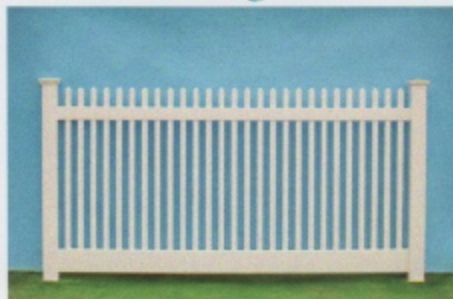

Nantucket Styles

Nantucket
Straight