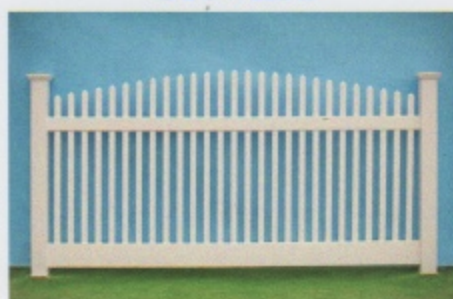

- Bar Harbor styles have $\frac{7}{8}$ " X 3" pickets, $1\frac{1}{2}$ " X $5\frac{1}{2}$ " bottom rail, and 2" X 3" mid rails.
- Available in scalloped or crowned.
- Spacing between pickets can be $1\frac{5}{8}$ ", $2\frac{1}{2}$ " and $3\frac{1}{4}$ ".
- Heights 3' - 6' tall.

Wildwood Specifications

- $\frac{7}{8}$ " X $1\frac{1}{2}$ " picket with 2" spacing.

Nantucket Styles

Nantucket
Straight

Nantucket
Scalloped

Nantucket
Stepped

Nantucket
Crowned

Nantucket
Hi Low

Nantucket Specifications

- Nantucket series have $1\frac{1}{2}$ " X $1\frac{1}{2}$ " square pickets, 2" X 3" mid rail, 2" X 6" bottom rail reinforced with galvanized steel.
- Available in straight top, scalloped, stepped and crowned.
- Spacing between pickets is $1\frac{1}{2}$ ".

Privacy Fencing

Suburban

Suburban
Lattice

Suburban
Square Lattice

Suburban
Closed top

Suburban
Open Top

Suburban
Scalloped Open Top

Suburban
With Deco Rail