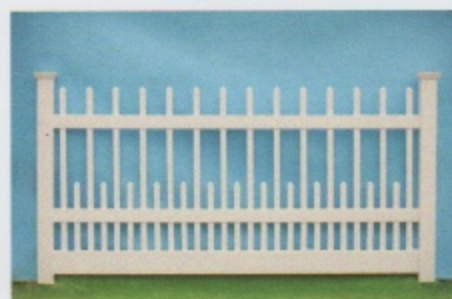

- Bar Harbor styles have $\frac{7}{8}$ " X 3" pickets, $1\frac{1}{2}$ " X $5\frac{1}{2}$ " bottom rail, and 2" X 3" mid rails.
- Available in scalloped or crowned.
- Spacing between pickets can be $1\frac{5}{8}$ ", $2\frac{1}{2}$ " and $3\frac{1}{4}$ ".
- Heights 3' - 6' tall.

Wildwood Specifications

- $\frac{7}{8}$ " X $1\frac{1}{2}$ " picket with 2" spacing.

Nantucket Styles

Nantucket
Straight

Nantucket
Scalloped

Nantucket
Stepped

Nantucket
Crowned

Nantucket
Hi Low

Nantucket Specifications

- Nantucket series have $1\frac{1}{2}$ " X $1\frac{1}{2}$ " square pickets, 2" X 3" mid rail, 2" X 6" bottom rail reinforced with galvanized steel.
- Available in straight top, scalloped, stepped and crowned.
- Spacing between pickets is $1\frac{1}{2}$ ".

Privacy Fencing

Suburban

Suburban
Lattice

Suburban
Square Lattice

Suburban
Closed top

Suburban
Open Top

Suburban
Scalloped Open Top

Suburban
With Deco Rail