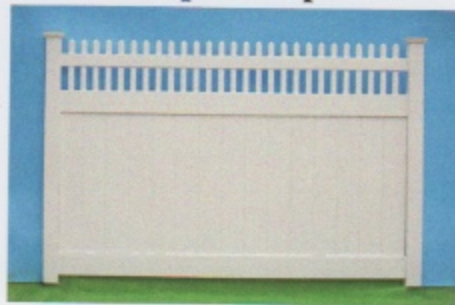

- Bar Harbor styles have $\frac{7}{8}$ " X 3" pickets, $1\frac{1}{2}$ " X $5\frac{1}{2}$ " bottom rail, and 2" X 3" mid rails.
- Available in scalloped or crowned.
- Spacing between pickets can be $1\frac{5}{8}$ ", $2\frac{1}{2}$ " and $3\frac{1}{4}$ ".
- Heights 3' - 6' tall.

Nantucket Specifications

- Nantucket series have $1\frac{1}{2}$ " X $1\frac{1}{2}$ " square pickets, 2" X 3" mid rail, 2" X 6" bottom rail reinforced with galvanized steel.
- Available in straight top, scalloped, stepped and crowned.
- Spacing between pickets is $1\frac{1}{2}$ ".

Privacy Fencing

Suburban

Suburban
Lattice

Suburban
Square Lattice

Suburban
Closed top

Suburban
Open Top

Suburban
Scalloped Open Top

Suburban
With Deco Rail

Privacy Specifications

- All privacy fences are available in white, tan, or grey and color combinations. Ask your sales representative for additional colors.
- Lattice top styles have a 1½" X 5½" bottom rail and 2" X 3" top rails. Lattice is available in tighter spacing.