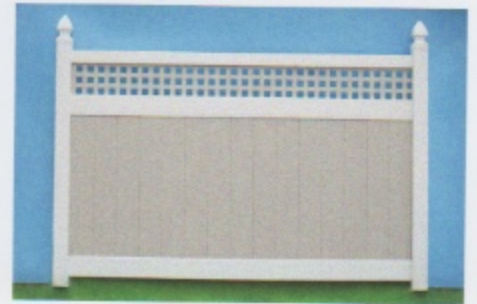

- Bar Harbor styles have $\frac{7}{8}$ " X 3" pickets, $1\frac{1}{2}$ " X $5\frac{1}{2}$ " bottom rail, and 2" X 3" mid rails.
- Available in scalloped or crowned.
- Spacing between pickets can be $1\frac{5}{8}$ ", $2\frac{1}{2}$ " and $3\frac{1}{4}$ ".
- Heights 3' - 6' tall.

Nantucket Specifications

- Nantucket series have $1\frac{1}{2}$ " X $1\frac{1}{2}$ " square pickets, 2" X 3" mid rail, 2" X 6" bottom rail reinforced with galvanized steel.
- Available in straight top, scalloped, stepped and crowned.
- Spacing between pickets is $1\frac{1}{2}$ ".

Privacy Fencing

Suburban

Suburban
Lattice

Suburban
Square Lattice

Suburban
Closed top

Suburban
Open Top

Suburban
Scalloped Open Top

Suburban
With Deco Rail

Privacy Specifications

- All privacy fences are available in white, tan, or grey and color combinations. Ask your sales representative for additional colors.
- Lattice top styles have a 1½" X 5½" bottom rail and 2" X 3" top rails. Lattice is available in tighter spacing.