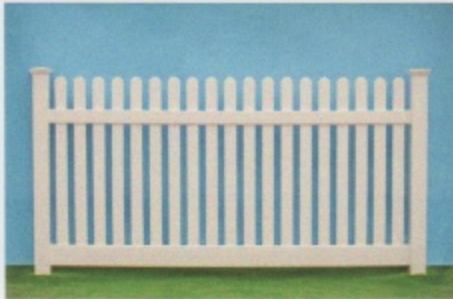

Artistic Fence Custom Vinyl Fencing

Artistic Fence has been in business since 1983 designing fences customized to the homeowners' needs.

757 River Drive
Passaic, New Jersey 07055
Phone: 973-779-4540
Fax: 973-894-3520
www.artisticfencenj.com
MADE IN THE U.S.A

Traditional Picket Fences

Bar Harbor Styles

Bar Harbor
Dogear Picket

Bar Harbor
Scalloped Top Picket

Bar Harbor
Spade Top Picket

Bar Harbor
Capped

Wildwood

Bar Harbor Specifications

- Bar Harbor styles have $\frac{7}{8}$ " X 3" pickets, $1\frac{1}{2}$ " X $5\frac{1}{2}$ " bottom rail, and 2" X 3" mid rails.
- Available in scalloped or crowned.
- Spacing between pickets can be $1\frac{5}{8}$ ", $2\frac{1}{2}$ " and $3\frac{1}{4}$ ".
- Heights 3' - 6' tall.