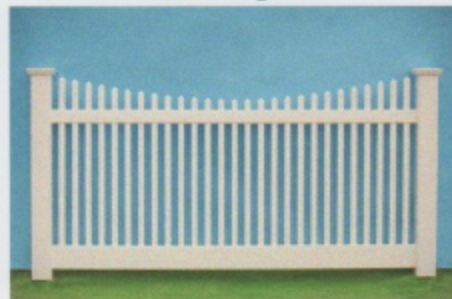

- Bar Harbor styles have $\frac{7}{8}$ " X 3" pickets, $1\frac{1}{2}$ " X $5\frac{1}{2}$ " bottom rail, and 2" X 3" mid rails.
- Available in scalloped or crowned.
- Spacing between pickets can be $1\frac{5}{8}$ ", $2\frac{1}{2}$ " and $3\frac{1}{4}$ ".
- Heights 3' - 6' tall.

Wildwood Specifications

- $\frac{7}{8}$ " X $1\frac{1}{2}$ " picket with 2" spacing.

Nantucket Styles

Nantucket
Straight

Nantucket
Scalloped

Nantucket
Stepped

Nantucket
Crowned

Nantucket
Hi Low

Nantucket Specifications

- Nantucket series have $1\frac{1}{2}$ " X $1\frac{1}{2}$ " square pickets, 2" X 3" mid rail, 2" X 6" bottom rail reinforced with galvanized steel.
- Available in straight top, scalloped, stepped and crowned.
- Spacing between pickets is $1\frac{1}{2}$ ".

Privacy Fencing

Suburban

Suburban
Lattice

Suburban
Square Lattice

Suburban
Closed top

Suburban
Open Top

Suburban
Scalloped Open Top

Suburban
With Deco Rail