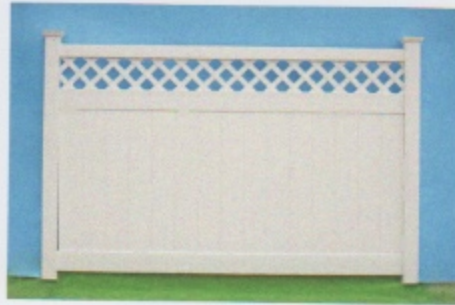

- Bar Harbor styles have $\frac{7}{8}$ " X 3" pickets, $1\frac{1}{2}$ " X $5\frac{1}{2}$ " bottom rail, and 2" X 3" mid rails.
- Available in scalloped or crowned.
- Spacing between pickets can be $1\frac{5}{8}$ ", $2\frac{1}{2}$ " and $3\frac{1}{4}$ ".
- Heights 3' - 6' tall.

Nantucket Specifications

- Nantucket series have $1\frac{1}{2}$ " X $1\frac{1}{2}$ " square pickets, 2" X 3" mid rail, 2" X 6" bottom rail reinforced with galvanized steel.
- Available in straight top, scalloped, stepped and crowned.
- Spacing between pickets is $1\frac{1}{2}$ ".

Privacy Fencing

Suburban

Suburban
Lattice

Suburban
Square Lattice

Suburban
Closed top

Suburban
Open Top

Suburban
Scalloped Open Top

Suburban
With Deco Rail

Privacy Specifications

- All privacy fences are available in white, tan, or grey and color combinations. Ask your sales representative for additional colors.
- Lattice top styles have a 1½" X 5½" bottom rail and 2" X 3" top rails. Lattice is available in tighter spacing.