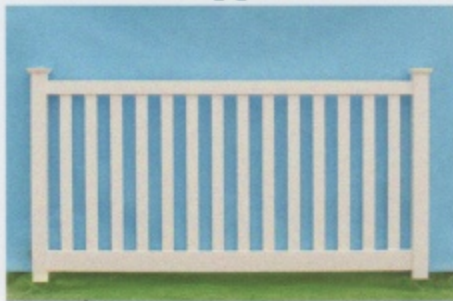

Traditional Picket Fences

Bar Harbor Styles

Bar Harbor
Dogear Picket

Bar Harbor
Scalloped Top Picket

Bar Harbor
Spade Top Picket

Bar Harbor
Capped

Wildwood

Bar Harbor Specifications

- Bar Harbor styles have $\frac{7}{8}$ " X 3" pickets, $1\frac{1}{2}$ " X $5\frac{1}{2}$ " bottom rail, and 2" X 3" mid rails.
- Available in scalloped or crowned.
- Spacing between pickets can be $1\frac{5}{8}$ ", $2\frac{1}{2}$ " and $3\frac{1}{4}$ ".
- Heights 3' - 6' tall.