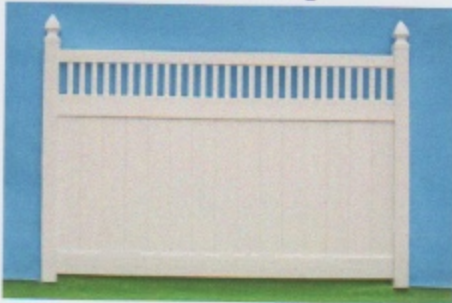

- Bar Harbor styles have $\frac{7}{8}$ " X 3" pickets, $1\frac{1}{2}$ " X $5\frac{1}{2}$ " bottom rail, and 2" X 3" mid rails.
- Available in scalloped or crowned.
- Spacing between pickets can be $1\frac{5}{8}$ ", $2\frac{1}{2}$ " and $3\frac{1}{4}$ ".
- Heights 3' - 6' tall.

Nantucket Specifications

- Nantucket series have $1\frac{1}{2}$ " X $1\frac{1}{2}$ " square pickets, 2" X 3" mid rail, 2" X 6" bottom rail reinforced with galvanized steel.
- Available in straight top, scalloped, stepped and crowned.
- Spacing between pickets is $1\frac{1}{2}$ ".

Privacy Fencing

Suburban

Suburban
Lattice

Suburban
Square Lattice

Suburban
Closed top

Suburban
Open Top

Suburban
Scalloped Open Top

Suburban
With Deco Rail

Privacy Specifications

- All privacy fences are available in white, tan, or grey and color combinations. Ask your sales representative for additional colors.
- Lattice top styles have a 1½" X 5½" bottom rail and 2" X 3" top rails. Lattice is available in tighter spacing.