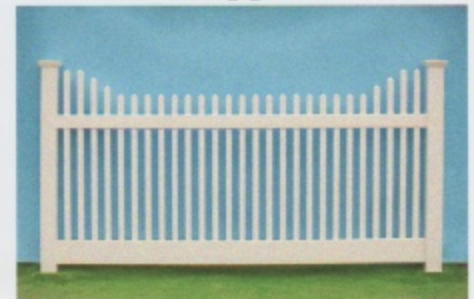

Traditional Picket Fences

Bar Harbor Styles

Bar Harbor
Dogear Picket

Bar Harbor
Scalloped Top Picket

Bar Harbor
Spade Top Picket

Bar Harbor
Capped

Wildwood

Bar Harbor Specifications

- Bar Harbor styles have $\frac{7}{8}$ " X 3" pickets, $1\frac{1}{2}$ " X $5\frac{1}{2}$ " bottom rail, and 2" X 3" mid rails.
- Available in scalloped or crowned.
- Spacing between pickets can be $1\frac{5}{8}$ ", $2\frac{1}{2}$ " and $3\frac{1}{4}$ ".
- Heights 3' - 6' tall.

Wildwood Specifications

- $\frac{7}{8}$ " X $1\frac{1}{2}$ " picket with 2" spacing.

Nantucket Styles

Nantucket
Straight

Nantucket
Scalloped

Nantucket
Stepped

Nantucket
Crowned

Nantucket
Hi Low

Nantucket Specifications

- Nantucket series have $1\frac{1}{2}$ " X $1\frac{1}{2}$ " square pickets, 2" X 3" mid rail, 2" X 6" bottom rail reinforced with galvanized steel.
- Available in straight top, scalloped, stepped and crowned.
- Spacing between pickets is $1\frac{1}{2}$ ".