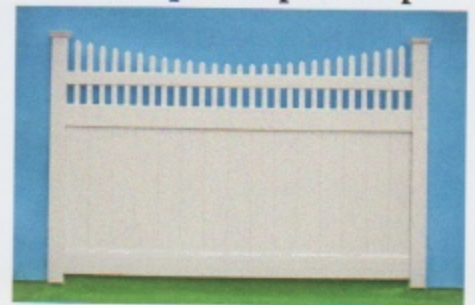

- Bar Harbor styles have $\frac{7}{8}$ " X 3" pickets, $1\frac{1}{2}$ " X $5\frac{1}{2}$ " bottom rail, and 2" X 3" mid rails.
- Available in scalloped or crowned.
- Spacing between pickets can be $1\frac{5}{8}$ ", $2\frac{1}{2}$ " and $3\frac{1}{4}$ ".
- Heights 3' - 6' tall.

Nantucket Specifications

- Nantucket series have $1\frac{1}{2}$ " X $1\frac{1}{2}$ " square pickets, 2" X 3" mid rail, 2" X 6" bottom rail reinforced with galvanized steel.
- Available in straight top, scalloped, stepped and crowned.
- Spacing between pickets is $1\frac{1}{2}$ ".

Privacy Fencing

Suburban

Suburban
Lattice

Suburban
Square Lattice

Suburban
Closed top

Suburban
Open Top

Suburban
Scalloped Open Top

Suburban
With Deco Rail

Privacy Specifications

- All privacy fences are available in white, tan, or grey and color combinations. Ask your sales representative for additional colors.
- Lattice top styles have a 1½" X 5½" bottom rail and 2" X 3" top rails. Lattice is available in tighter spacing.